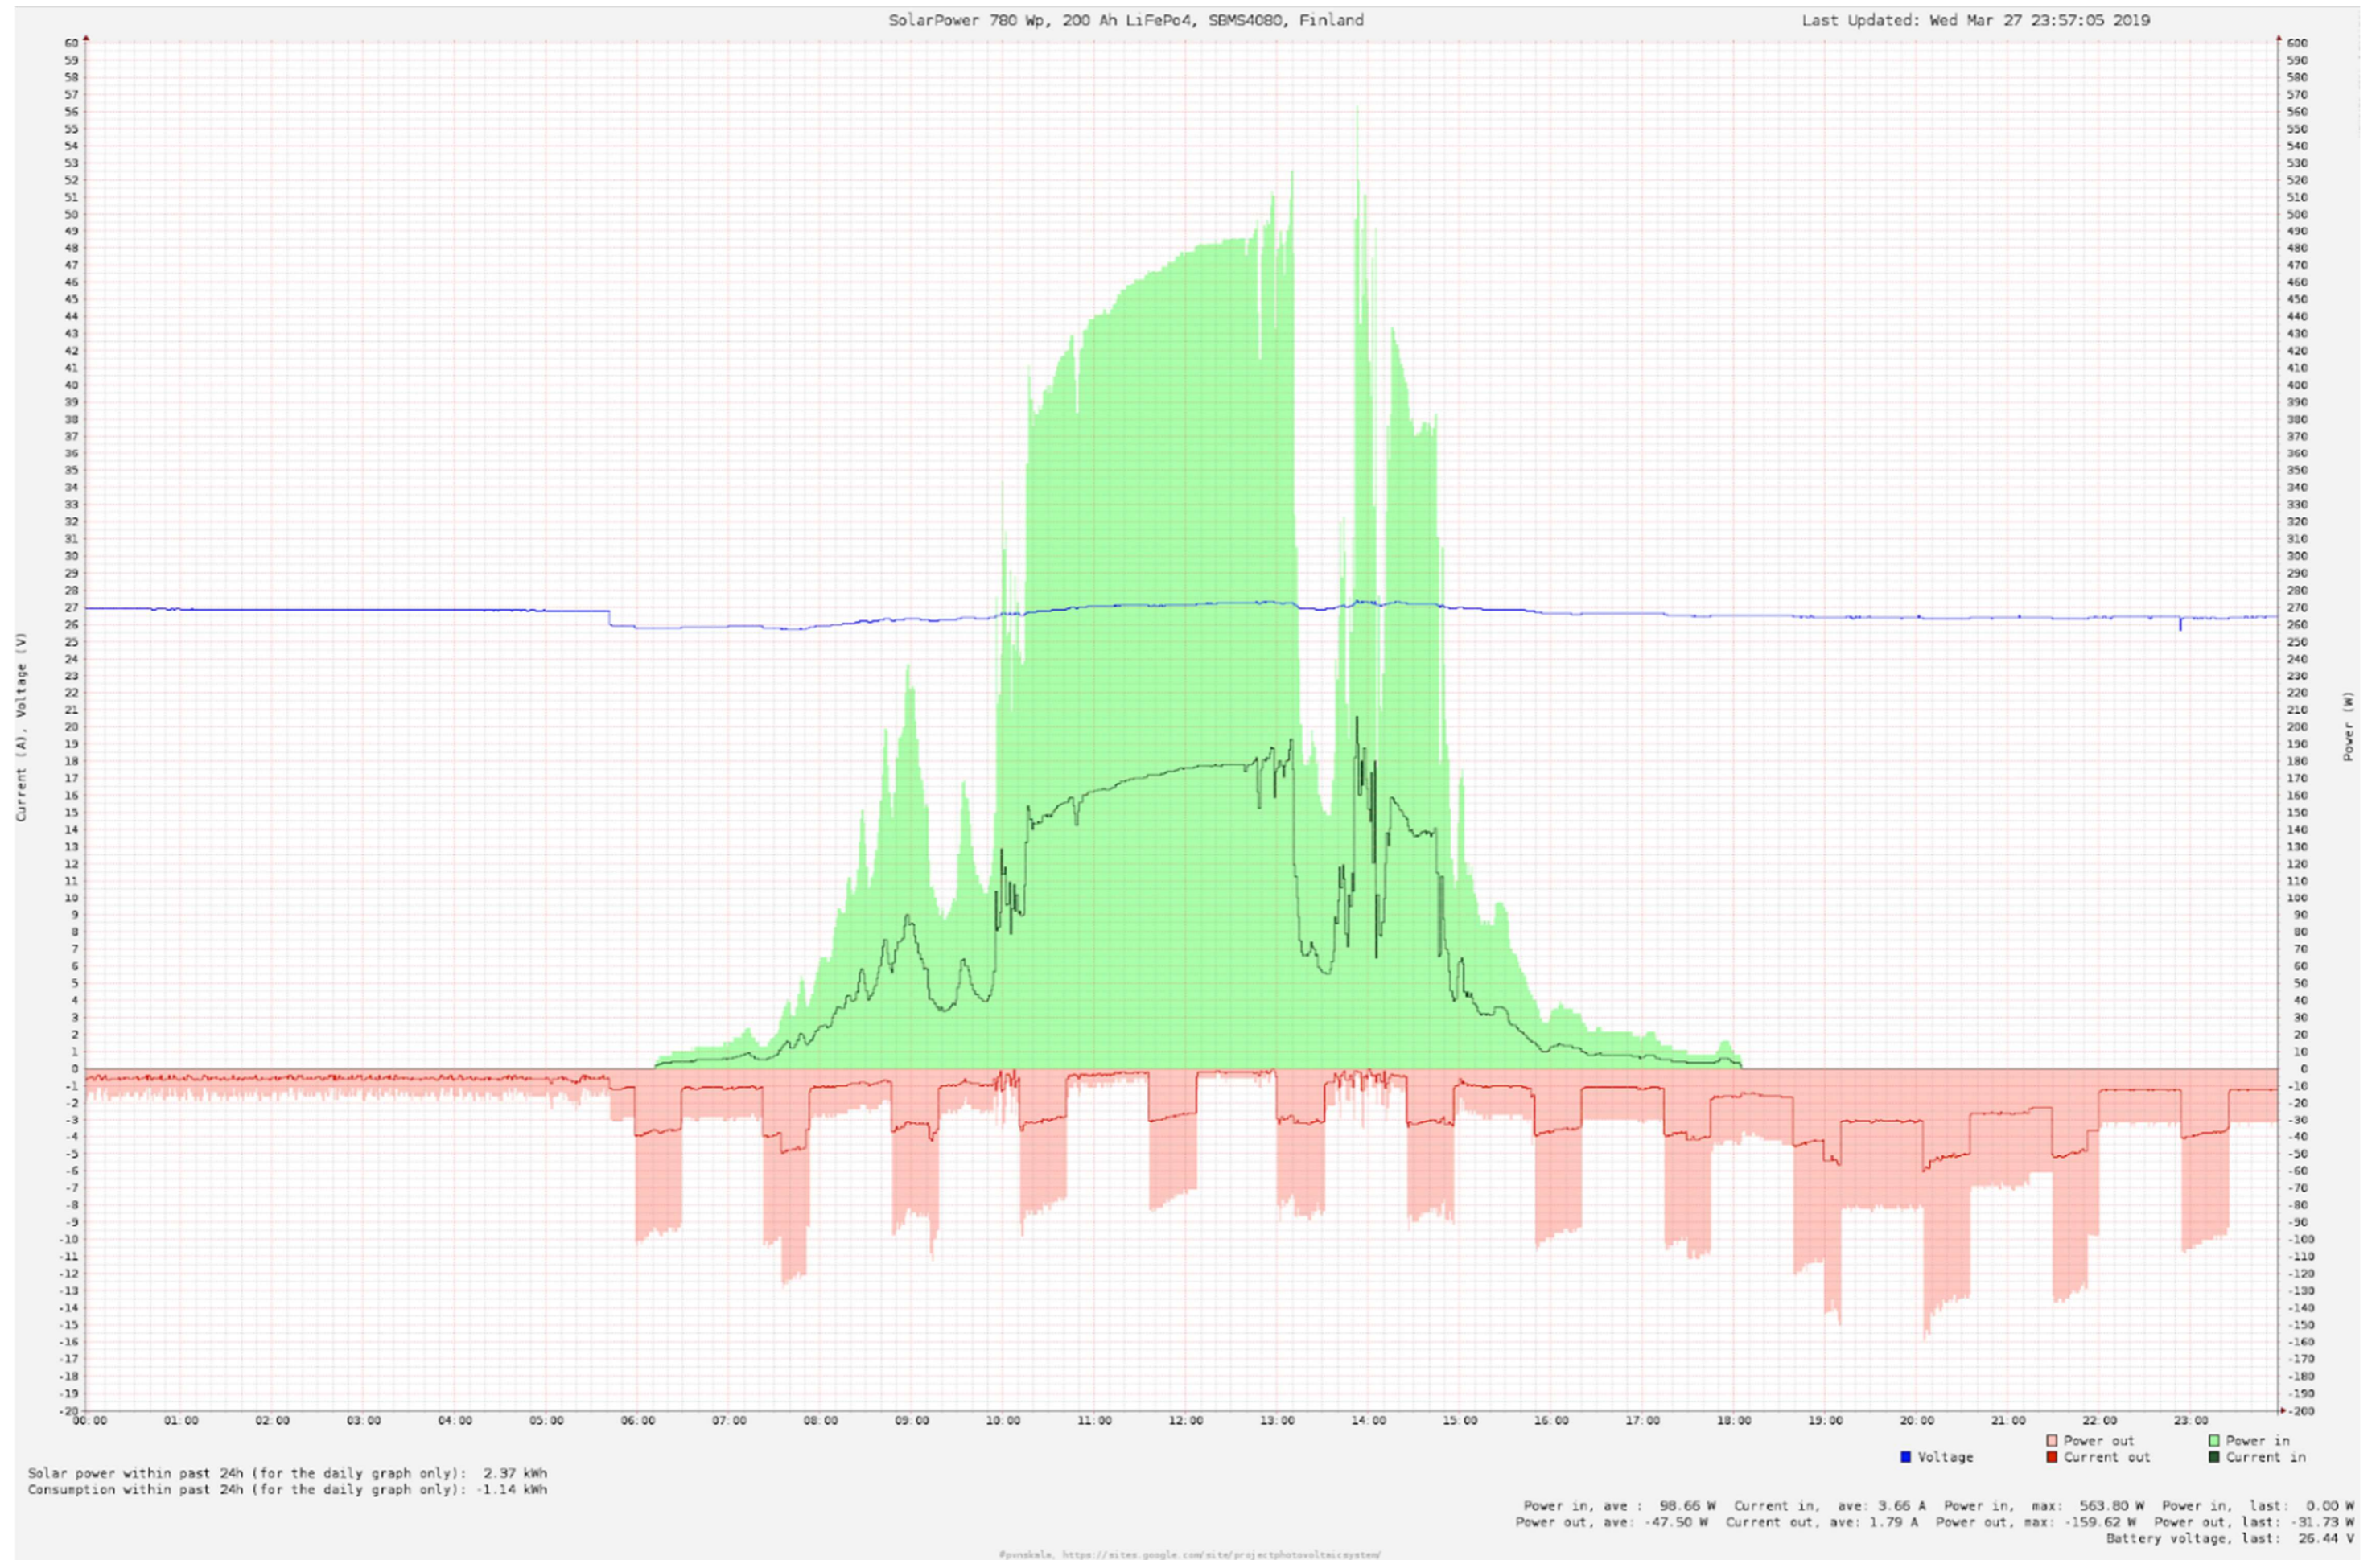

Appdx 1 RRDtool based graphs from the old system

Daily graph

Appdx 1 RRDtool based graphs from the old system

Weekly graph

Appdx 1 RRDtool based graphs from the old system

Monthly graph